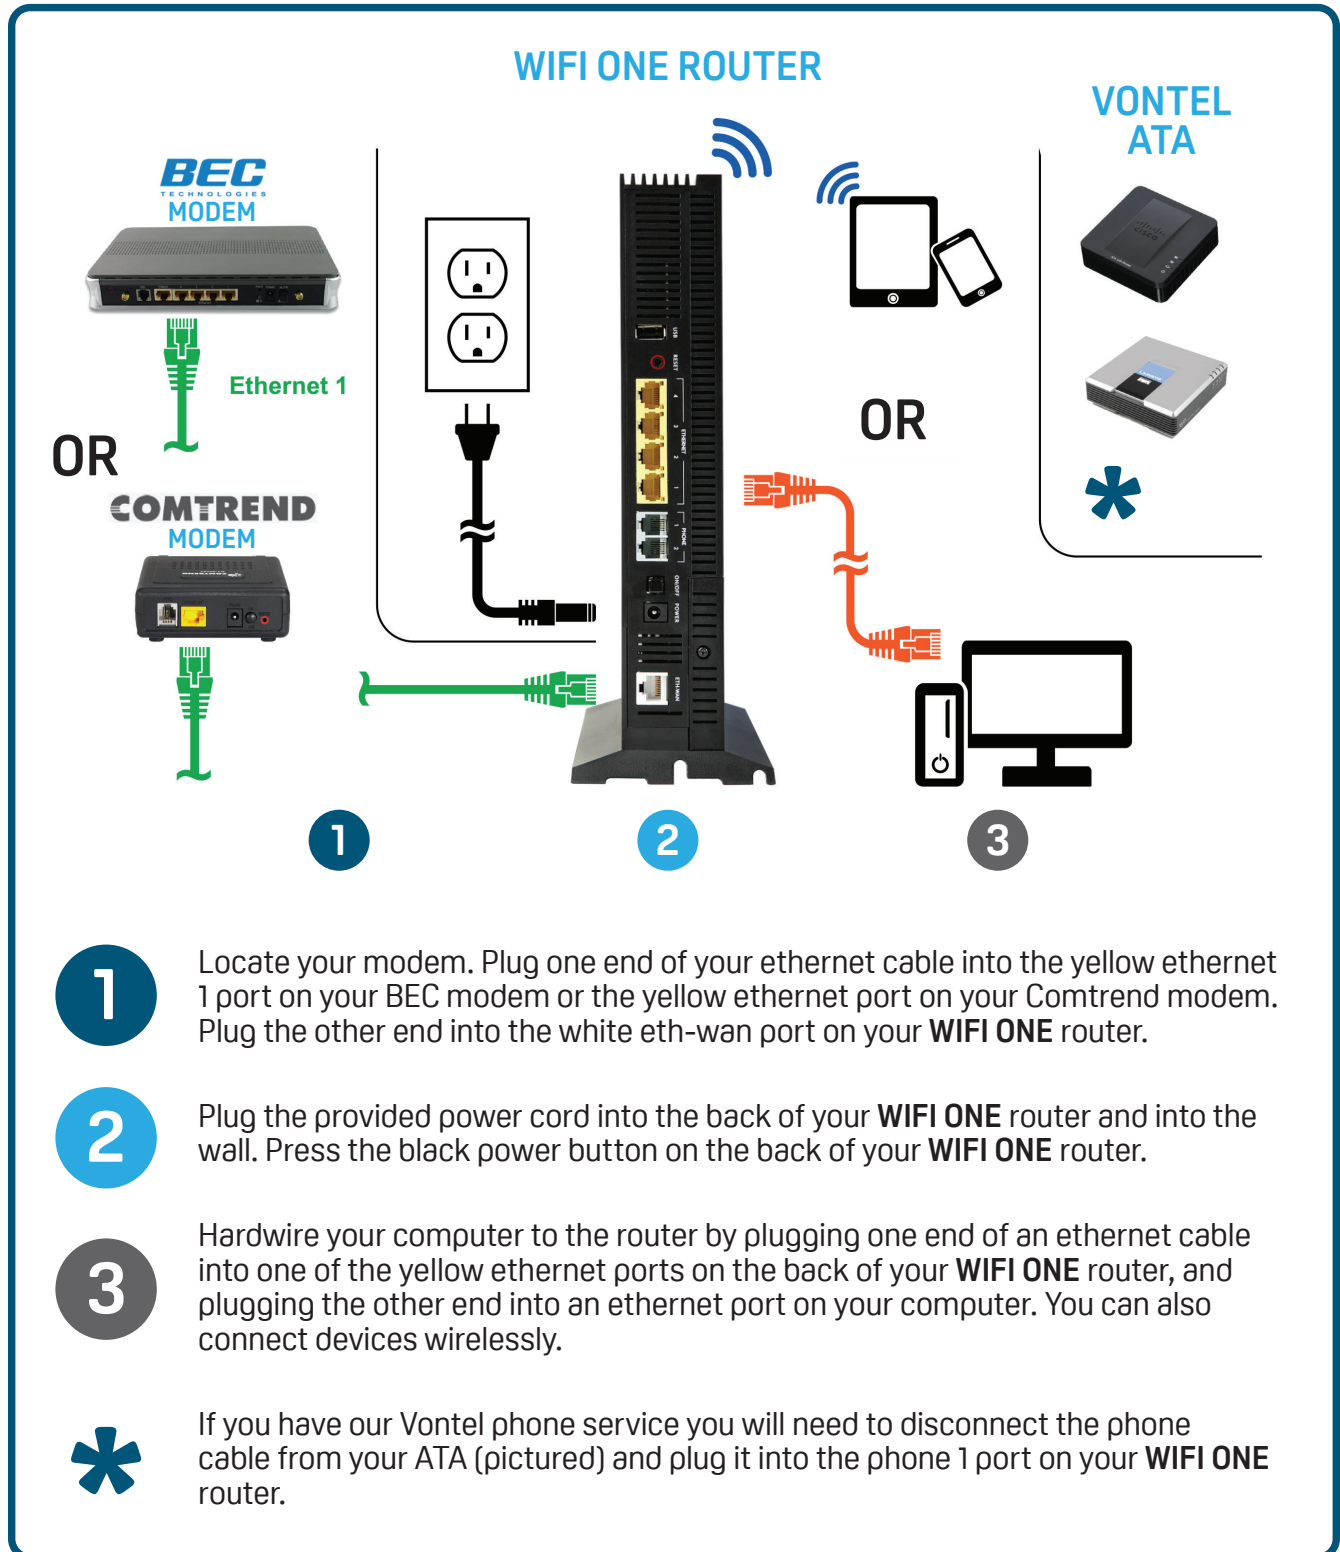

WIFI ONE ROUTER

DSL Service Installation Guide

Follow these easy steps to install your **WIFI ONE** router.

Call our help desk with any questions at 1-800-354-2911.